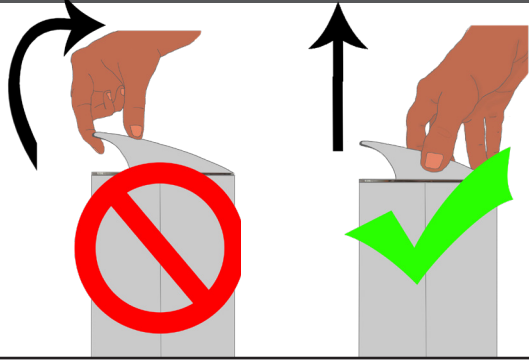

Directional airflow hood instructions

When using Hextio in a room larger than 20sq m, the directional airflow hood can be used to direct the airflow towards the user.

To remove, pull firmly from one side of the hood, do not pull from front

Compatibility

Make sure your version of Hextio is compatible with the directional airflow hood by checking the top grill. It should have the inserts pictured on the right.

Directional airflow hood instructions

When using Hextio in a room larger than 20sq m, the directional airflow hood can be used to direct the airflow towards the user.

To remove, pull firmly from one side of the hood, do not pull from front