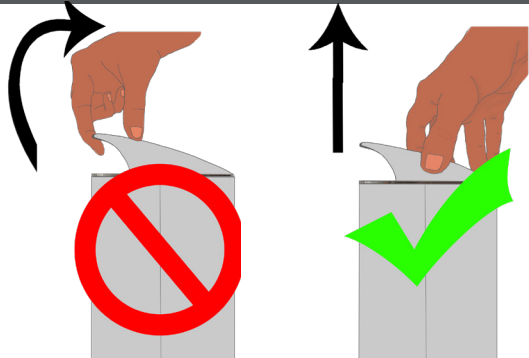

Directional airflow hood instructions

When using Hextio in a room larger than 20sq m, the directional airflow hood can be used to direct the airflow towards the user.

To remove, pull firmly from one side of the hood, do not pull from front

Compatibility

Make sure your version of Hextio is compatible with the directional airflow hood by checking the top grill. It should have the inserts pictured on the right.

Directional airflow hood instructions

When using Hextio in a room larger than 20sq m, the directional airflow hood can be used to direct the airflow towards the user.

To remove, pull firmly from one side of the hood, do not pull from front